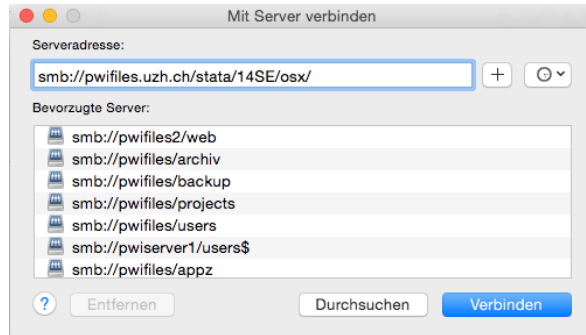

Instructions for using Stata 14 SE (Network License)

OSX

(In order for the network connection of working outside the UZH network, you must, before you perform these steps, be connected to the VPN client)

Click "Go" -> "Connect to Server ..."

Enter in the field "Server Address" following address:

smb://pwifiles.uzh.ch/stata/14SE/osx/

Now enter your user name and password that you received from your administrator and click OK. (The username and password is the same as the credentials that you use on your computer in the office)